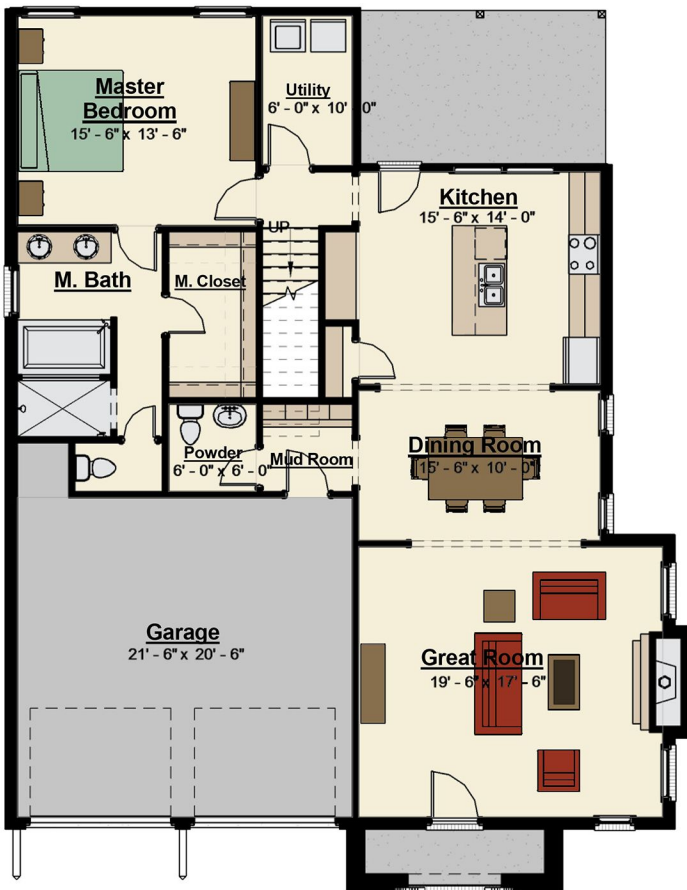

Bench seats & desk are optional.

Our homeowners love this plan because:

- *...they want a two story home.*
- *...it has an open floor plan.*
- *...it supports a growing family.*
- *...it has the master suite on the main level.*

Visit us online...

www.HarrisDoyle.com

www.facebook.com/HarrisDoyleHomes