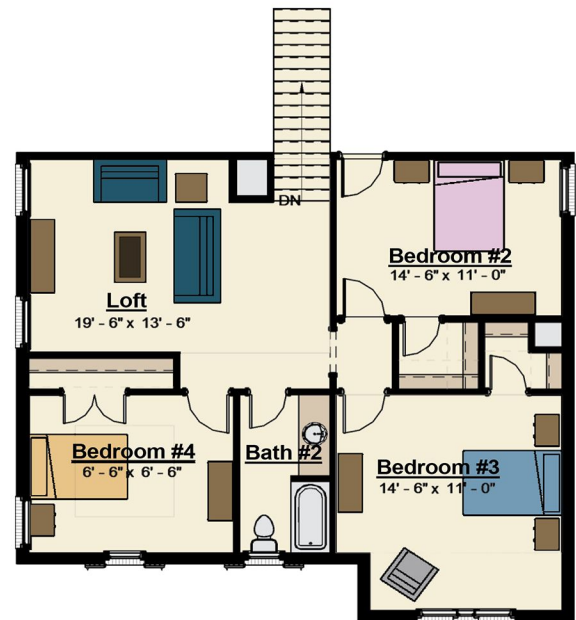

Bench seats & desk are optional.

Our homeowners love this plan because:

- *...they want a two story home.*
- *...it has an open floor plan.*
- *...it supports a growing family.*
- *...it has the master suite on the main level.*

Visit us online...

www.HarrisDoyle.com

www.facebook.com/HarrisDoyleHomes