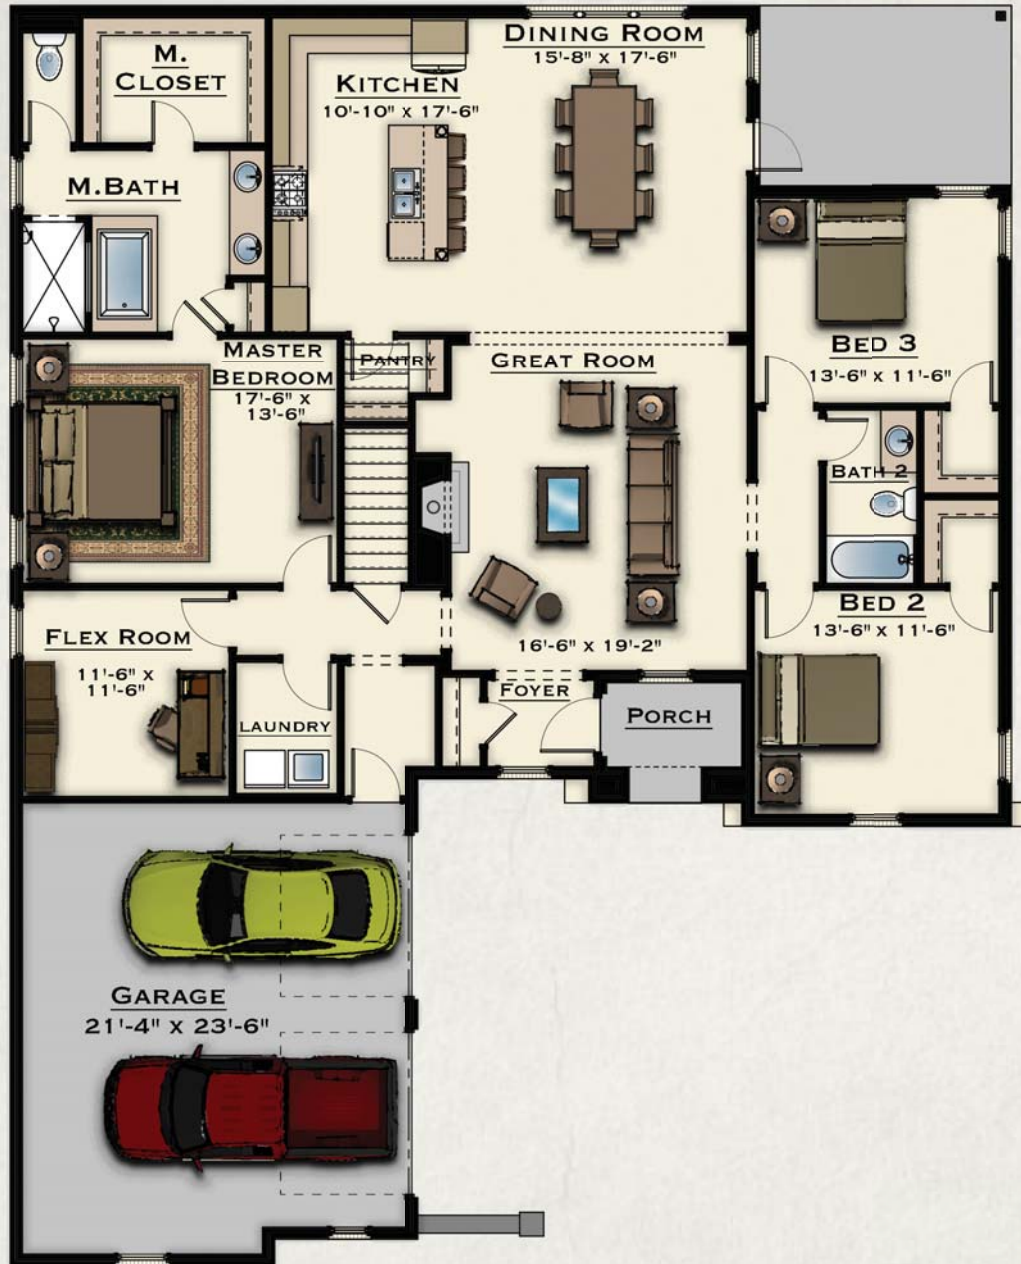

the MILLBROOK

Elevation C

...

*Our homeowners **LOVE** this plan because...*

- the spacious single level home offers an open floor plan as well as walk-up attic access.
- the master suite is well situated away from the main living areas for a quiet retreat
- it offers a flex room next to the master suite, great for a private study

HARRIS DOYLE
HOMES

Main Level

...

Approximate SF: 2,275 SF

Beds/Baths: 3/2

HARRISDOYLE.COM