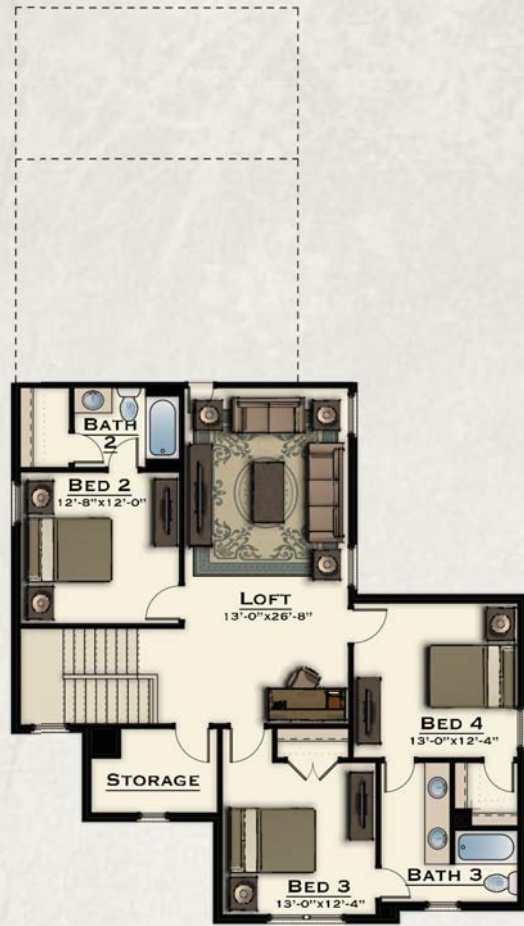

the JONES

Elevation B

...

*Our homeowners will **LOVE** this plan because...*

- there is an extra large loft for casual family living.
- the master bathroom comes with his and hers vanity sinks.
- the finished storage room provides a convenient location to keep your treasures.

HARRIS DOYLE
HOMES

Main Level

Second Floor

Basement

...

Approximate SF: 3,000 SF
(1750/1250)

Beds/Baths: 4/3.5

HARRISDOYLE.COM