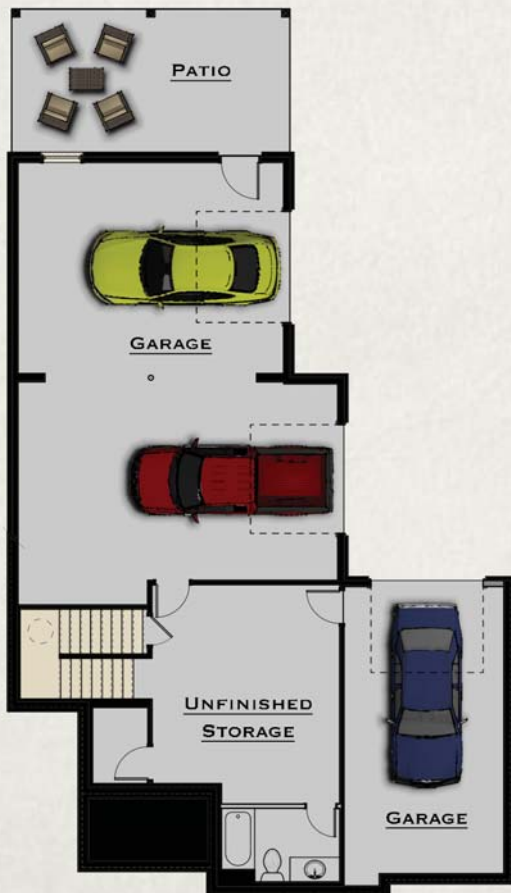

the JONES

Elevation B

...

*Our homeowners will **LOVE** this plan because...*

- there is an extra large loft for casual family living.
- the master bathroom comes with his and hers vanity sinks.
- the finished storage room provides a convenient location to keep your treasures.

HARRIS DOYLE
HOMES

Main Level

Second Floor

Basement

...

Approximate SF: 3,000 SF
(1750/1250)

Beds/Baths: 4/3.5

HARRISDOYLE.COM