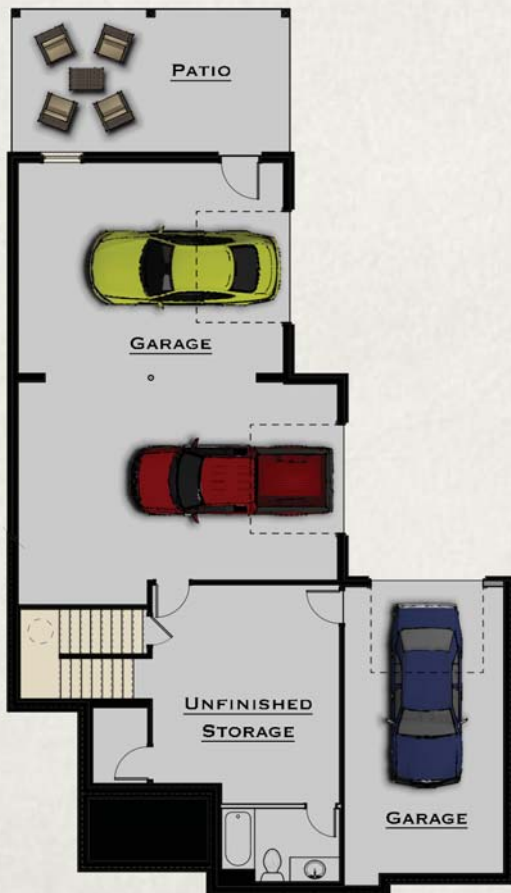

the JONES

Elevation A

...

*Our homeowners will **LOVE** this plan because...*

- there is an extra large loft for casual family living.
- the master bathroom comes with his and hers vanity sinks.
- the finished storage room provides a convenient location to keep your treasures.

HARRIS DOYLE
HOMES

Main Level

Second Floor

Basement

...

Approximate SF: 3,000 SF
(1750/1250)

Beds/Baths: 4/3.5

HARRISDOYLE.COM