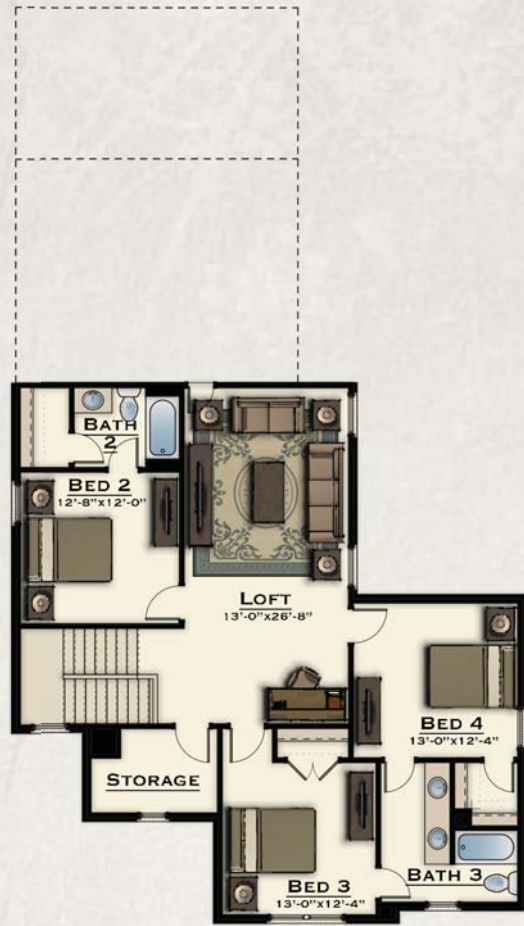

the JONES

Elevation A

...

*Our homeowners will **LOVE** this plan because...*

- there is an extra large loft for casual family living.
- the master bathroom comes with his and hers vanity sinks.
- the finished storage room provides a convenient location to keep your treasures.

HARRIS DOYLE
HOMES

Main Level

Second Floor

Basement

...

Approximate SF: 3,000 SF
(1750/1250)

Beds/Baths: 4/3.5

HARRISDOYLE.COM