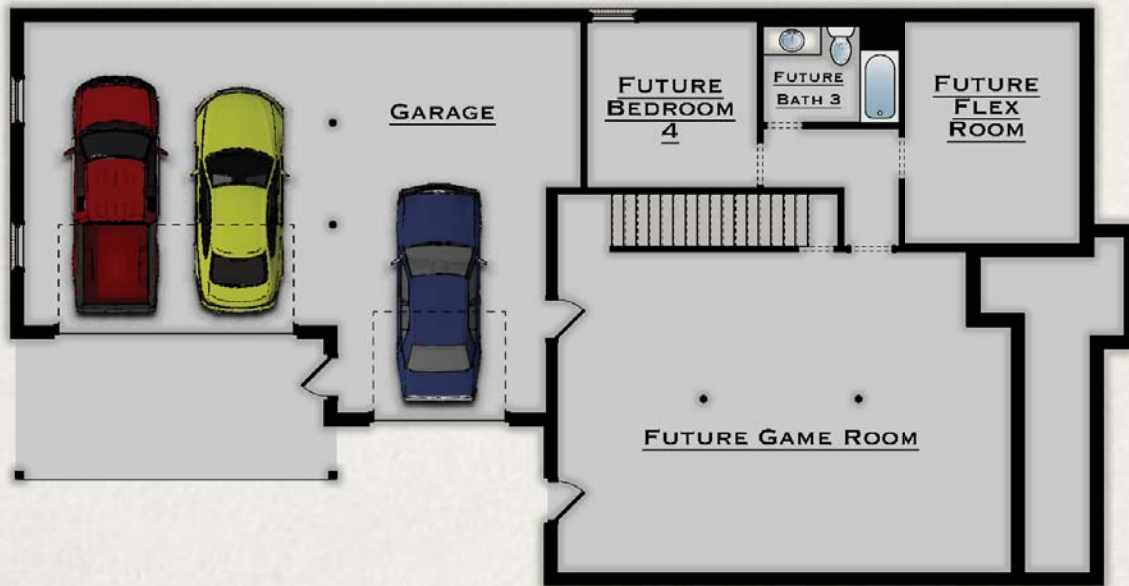

the GILMORE

Elevation B

...

*Our homeowners will **LOVE** this plan because...*

- the kitchen boasts a large island counter top and plentiful cabinet storage.
- the vaulted ceiling in the great room makes this space seem larger than life.
- provides an open floor plan concept with walk-in closets in every room.

HARRIS DOYLE
HOMES

Main Level

Basement

...

Approximate SF: 2,280 SF
(2280)

Beds/Baths: 3/2

HARRISDOYLE.COM