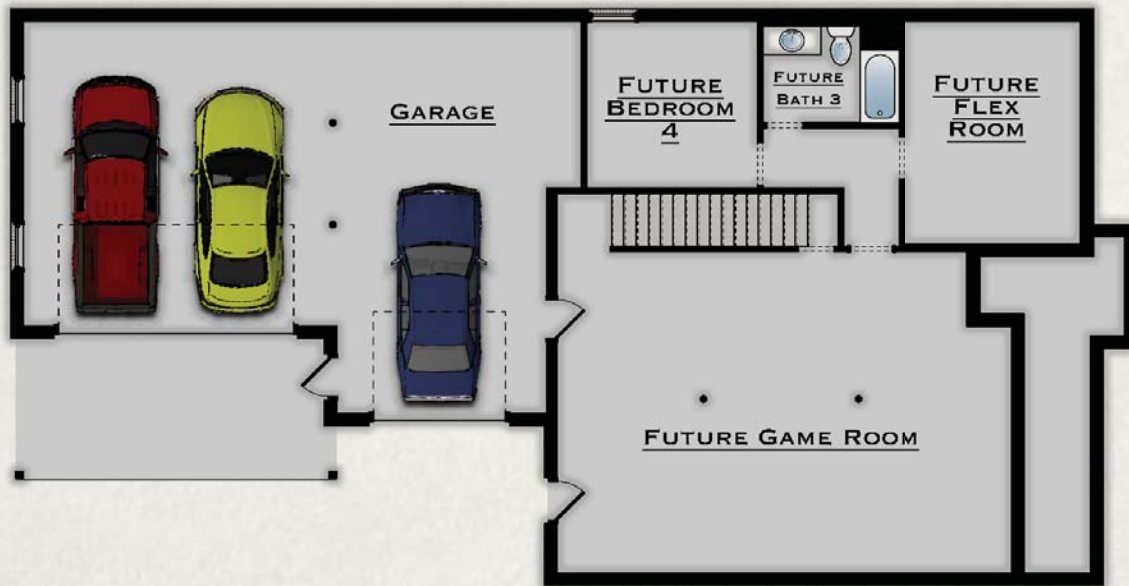

the GILMORE

Elevation A

...

*Our homeowners will **LOVE** this plan because...*

- the kitchen boasts a large island counter top and plentiful cabinet storage.
- the vaulted ceiling in the great room makes this space seem larger than life.
- provides an open floor plan concept with walk-in closets in every room.

HARRIS DOYLE
HOMES

Main Level

Basement

...

Approximate SF: 2,280 SF
(2280)

Beds/Baths: 3/2

HARRISDOYLE.COM