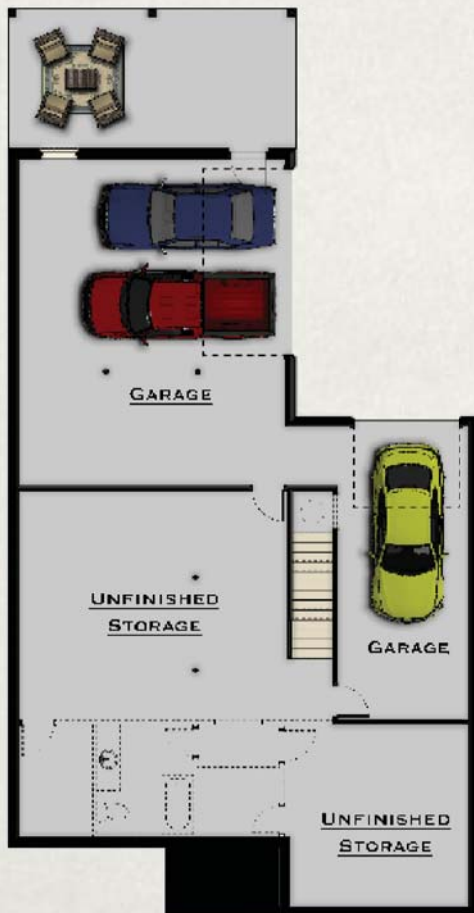

the **FLOYD**
Elevation B

...

*Our homeowners will **LOVE** this plan because...*

- the versatile loft can be used as a media room, study, or play room.
- the master suite is separate from the rest of the home for maximum privacy.
 - the formal dining room has abundant natural light.
- the vaulted ceiling in the great room continues out over the covered deck, creating grandeur and flow between the indoor and outdoor living spaces.

HARRIS DOYLE
HOMES

Main Level

Second Floor

Basement

...

Approximate SF: 3,710 SF
(2400/1310)

Beds/Baths: 4/3.5

HARRISDOYLE.COM