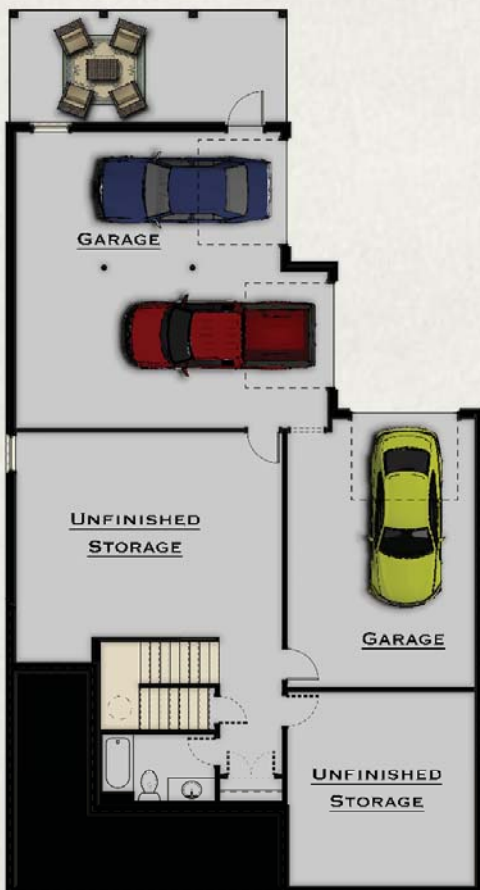

the COUPLES

Elevation B

...

*Our homeowners will **LOVE** this plan because...*

- it has a beautiful wrap around front porch in addition to a private covered back deck.
- there is a large formal dining room in addition to a spacious breakfast nook.
- it has several closets throughout the home for extra storage space.

HARRIS DOYLE
HOMES

Main Level

Second Floor

...

Approximate SF: 3,210 SF
(2000/1210)

Beds/Baths: 4/3.5

HARRISDOYLE.COM

Basement