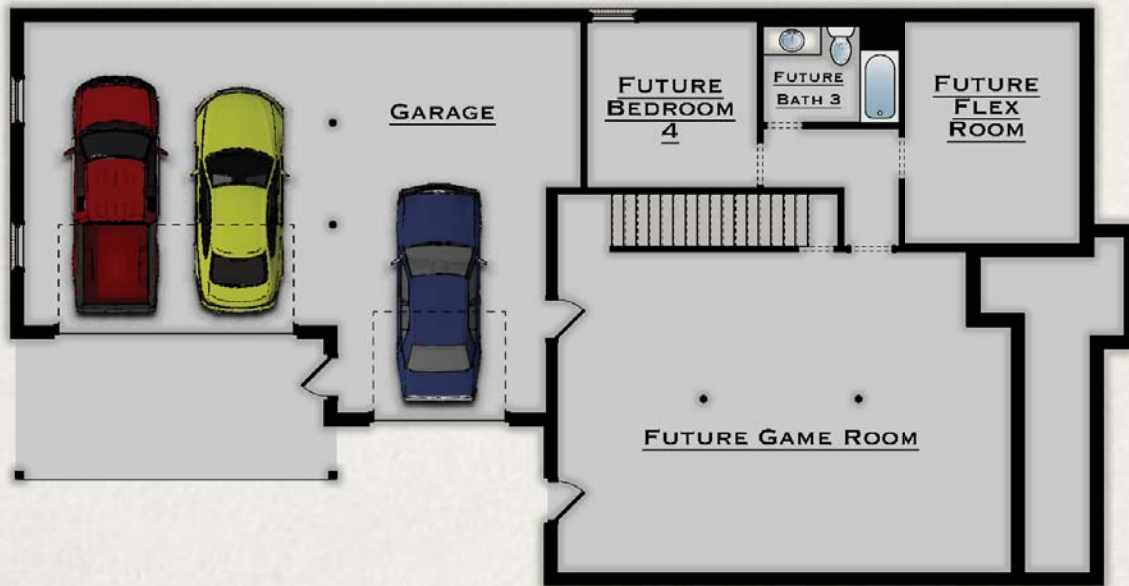

the Gilmore

...

*Our homeowners will **LOVE** this plan because...*

- the kitchen boasts a large island counter top and plentiful cabinet storage.
- the vaulted ceiling in the great room makes this space seem larger than life.
- provides an open floor plan concept with walk-in closets in every room.

HARRIS DOYLE
HOMES

Main Level

Basement

...

Approximate SF: 2,800 SF
(2800)

Beds/Baths: 3/2

HARRISDOYLE.COM