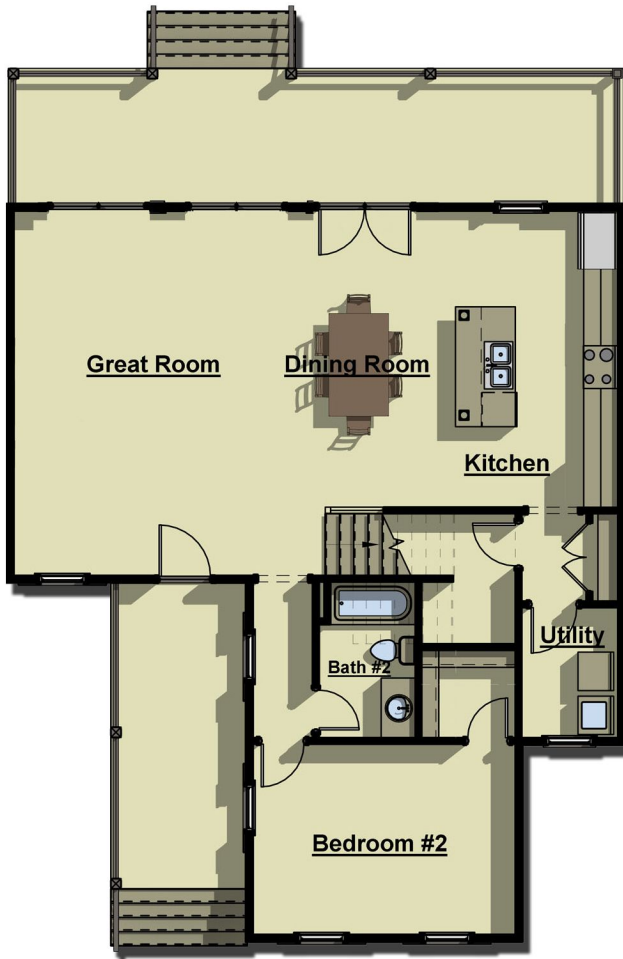

The Florence B

HARRIS DOYLE
HOMES

Our homeowners love this plan because:

- ...they enjoy an open floor plan.
- ...want a private master porch with a view.
- ...they want a guest bedroom downstairs.
- ...it has a Jack & Jill bath.

Visit us online...

www.HarrisDoyle.com

www.facebook.com/HarrisDoyleHomes